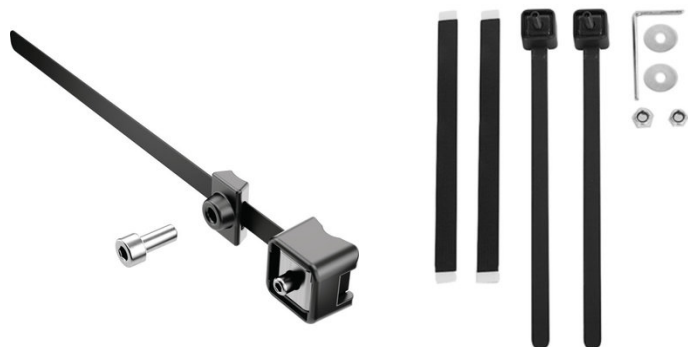

## ABUS Mount straps

SKU

3010004649

Mount straps for frames without wholes.

Necessary to attach the AXA Imenso Large 92mm to the model M700.