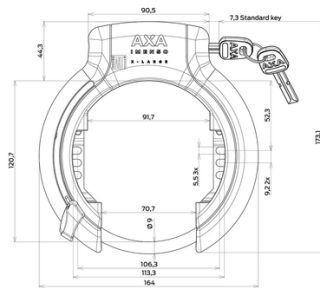

# Frame Lock - AXA Imenso X Large 92mm

SKU	3010004648
-----	------------

The AXA Imenso X Large is a high quality frame lock with an innovative design and the option to link a ULC plug-in chain to the lock so you can lock your bike to a fixed object.

The AXA Imenso X Large can be mounted in several different ways. The lock is standard mounted on mounting holes in the frame of the bicycle. If there are no mounting holes in the frame of the bicycle to mount a ring lock, you can order and use the AXA Flex mount strips.

The Imenso X Large has an extra wide opening of 92mm so that it also fits wide fenders or balloon tires. This ring lock has the color black.

## Product specifications

Safety level 12

In the frame lock fits the ULC plug-in chain

Child safety

Ergonomic push button

Online key service

Available in the colour black

Key retractable when lock is open